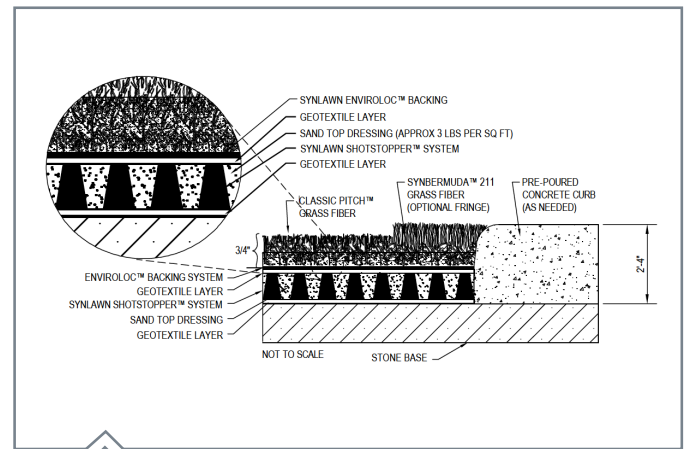

SYNLawn ShotStopper System

Introducing the revolutionary ShotStopper™ System from SYNLawn®. This breakthrough technology gives your SYNLawn putting green installation the most realistic playing experience available today. The ShotStopper System improves the ball holding ability of SYNLawn Golf surfaces.

DETAILS

Yarn Type: GRASS ZONE™:	Texturized High Bulk Nylon with Heatblock
Yarn Type: THATCH ZONE™:	N/A
Yarn Color: GRASS ZONE™:	Verde
Pile Height: GRASS ZONE™:	22/32" +/- 5%
Pile Height: THATCH ZONE™:	N/A
Yarn Face Weight:	53 oz (Classic Pitch) 60 oz (SynBermuda 211)
Roll Width:	15" Width
Maximum Drain Rate:	Drains from Top

CAD drawings available at CADdetails.com

NOTES

- 1.) The grass must be installed and seamed with adjacent pieces running in the same direction, seams should be glued with suitable seaming glue and seaming cloth, not adhesive tape.
- 2.) Installation to be completed in accordance with specifications by factory authorized installers.
- 3.) Do not scale drawings.
- 4.) Contractors Note: for product and company information visit www.CADdetails.com/info.
Reference Number 1437-137b