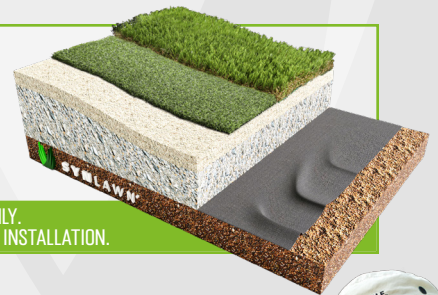

## CLASSIC PITCH

An excellent product for the golfer seeking consistent ball roll for putting and durability for chip shots. It's remarkable stability also makes it an excellent choice for use in playground TrampleZones™.

SKU	CPITC
Grass Zone Yarn/Color	Nylon / Verde
Grass Zone Denier	4,200 / 8
Thatch Zone Yarn/Color	-
Thatch Zone Denier	-
Grass Zone Yarn Shape	Textured Diamond
Finished Pile Height	7/8"
Finished Pile Weight	53 oz.
Backing	13PP/18PET 2pt/22oz. EnviroLoc+™
Tuft Gauge	3/16"
Total Weight	81 oz.
Tuft Bind	> 8 lbs.
Permeability	-
Features	EnviroLoc+™ HeatBlock™ UV Stabilizers
Test Data	ASTM D2859, E648, F1292, F1951, F2765, CAL 1350, IPEMA

- LIMITED LIFETIME WARRANTY\*
- 100% NYLON W/HEATBLOCK™ TECHNOLOGY
- EXCELLENT AS A GOLF HITTING SURFACE
- IDEAL FOR PLAYGROUND TRAMPLEZONES™

INSTALLATION DETAILS AVAILABLE AT

CADdetails  
**MasterSpec®**

NOT TO SCALE. FOR ILLUSTRATION ONLY.  
CONTACT YOUR LOCAL SYNLAWN FOR INSTALLATION.

ASK FOR A...

GOLF

PLAY

**SYNLAWN**<sup>®</sup>The **Greenest** Turf on Earth™**CLASSIC PITCH**

Primary Yarn Polymer	Nylon	Primary Backing	13PP/18PET 2-Part
Yarn Cross Section	Textured Diamond	Coating Type	22 oz. EnviroLoc+
Standard Color	Verde	PE Yarn Denier / Ends	4,200 / 8
Fabric Construction	Tufted	Texturized Thatch Denier / Ends	-
Second Yarn Polymer Thatch	-	Warranty Period	Limited Lifetime
Secondary Yarn Color	-		